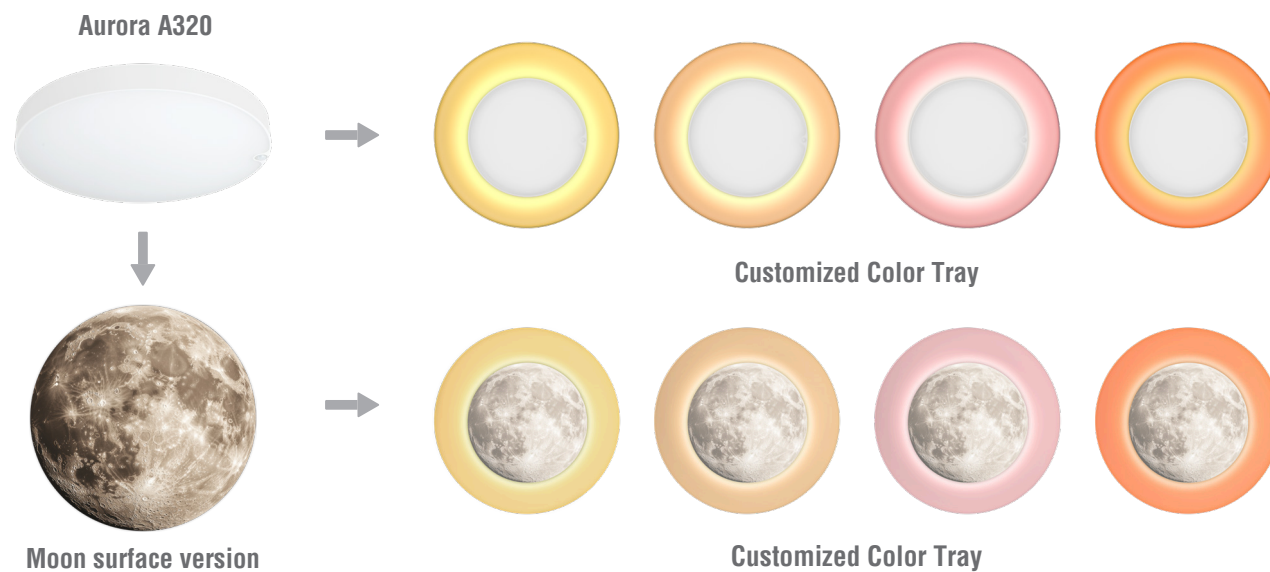

AURORA A502

Aurora A502 is a masterpiece of ambient lighting, and can be used in places like hotel, museum, artgallery.

- Reserved BESA holes, key holes • Cable entry from side and back • Through wiring from side to side
- IP54 water-proof • IK10 vandal-proof
- Optional selectable color temperature • Optional selectable power
- Ceiling / wall / suspended / recessed / track mounted • Quick and easy installation with separate base
- Wide choice of intelligent functions, with / without Bluetooth, human centric, sensor, emergency, DALI, etc.

Dynaluxx existing product Aurora A320 can be upgrade with color tray to become this aesthetics ambient light

Dimension

Photometrics

Lumen Output

Model	Power	3000K	4000K	5000K
		105 lm/W	110 lm/W	115 lm/W
A502	10W	1090 lm	1126 lm	1200 lm
A502	18W	2010 lm	2050 lm	2120 lm
A502	22W	2400 lm	2470 lm	2540 lm
A502	28W	2970 lm	3020 lm	3070 lm

• Lumen may fluctuate between $\pm 10\%$. Customized higher lumen output available.

Specification

Input Voltage	220-240VAC
CRI	>80
Power Factor	>0.9
SDCM	3
Beam Angle	120°
Operation Temp.	-20°C ~ +40°C
IP Rating	IP54
IK Rating	IK10
Fitting Material	PC + Aluminum