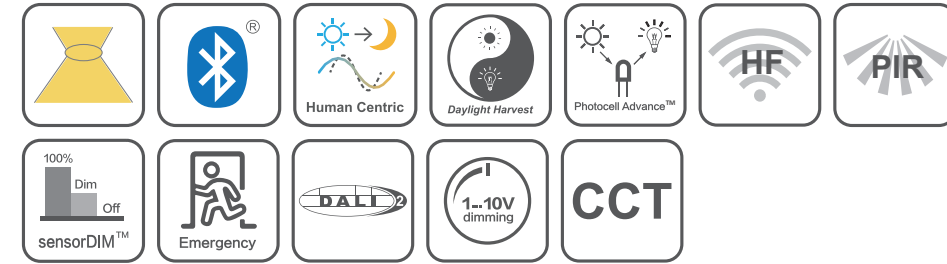

AURORA A502

Aurora A502 is a masterpiece of ambient lighting, and can be used in places like hotel, museum, artgallery.

- Reserved BESA holes, key holes • Cable entry from side and back • Through wiring from side to side
- IP54 water-proof • IK10 vandal-proof
- Optional selectable color temperature • Optional selectable power
- Ceiling / wall / suspended / recessed / track mounted • Quick and easy installation with separate base
- Wide choice of intelligent functions, with / without Bluetooth, human centric, sensor, emergency, DALI, etc.

Dynaluxx existing product Aurora A320 can be upgrade with color tray to become this aesthetics ambient light

Dimension

Photometrics

Lumen Output

Model	Power	3000K	4000K	5000K
		105 lm/W	110 lm/W	115 lm/W
A502	10W	1090 lm	1126 lm	1200 lm
A502	18W	2010 lm	2050 lm	2120 lm
A502	22W	2400 lm	2470 lm	2540 lm
A502	28W	2970 lm	3020 lm	3070 lm

• Lumen may fluctuate between $\pm 10\%$. Customized higher lumen output available.

Specification

Input Voltage	220-240VAC
CRI	>80
Power Factor	>0.9
SDCM	3
Beam Angle	120°
Operation Temp.	-20°C ~ +40°C
IP Rating	IP54
IK Rating	IK10
Fitting Material	PC + Aluminum