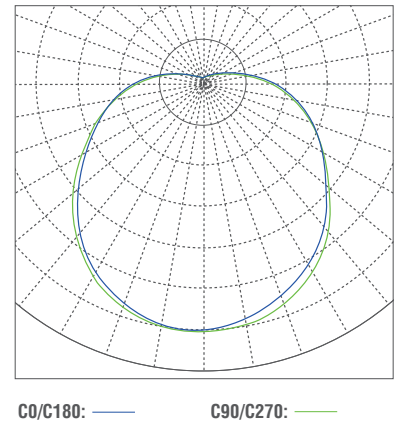

Dynaluxx existing product Aurora A320 can be upgrade with color tray to become this aesthetics ambient light

Dimension

Photometrics

Lumen Output

Model	Power	3000K	4000K	5000K
		105 lm/W	110 lm/W	115 lm/W
A502	10W	1090 lm	1126 lm	1200 lm
A502	18W	2010 lm	2050 lm	2120 lm
A502	22W	2400 lm	2470 lm	2540 lm
A502	28W	2970 lm	3020 lm	3070 lm

• Lumen may fluctuate between $\pm 10\%$. Customized higher lumen output available.

Specification

Input Voltage	220-240VAC
CRI	>80
Power Factor	>0.9
SDCM	3
Beam Angle	120°
Operation Temp.	-20°C ~ +40°C
IP Rating	IP54
IK Rating	IK10
Fitting Material	PC + Aluminum