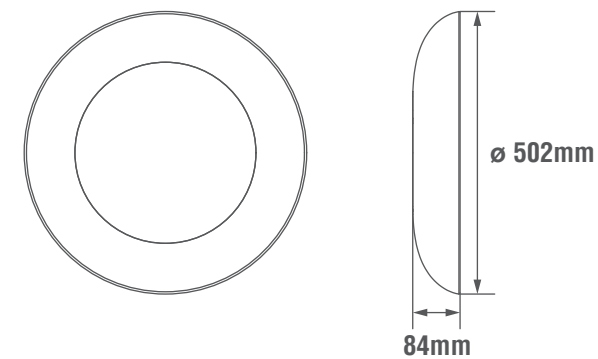

AURORA A502

Aurora A502 is a masterpiece of ambient lighting, and can be used in places like hotel, museum, artgallery.

- Reserved BESA holes, key holes • Cable entry from side and back • Through wiring from side to side
- IP54 water-proof • IK10 vandal-proof
- Optional selectable color temperature • Optional selectable power
- Ceiling / wall / suspended / recessed / track mounted • Quick and easy installation with separate base
- Wide choice of intelligent functions, with / without Bluetooth, human centric, sensor, emergency, DALI, etc.

Dynaluxx existing product Aurora A320 can be upgrade with color tray to become this aesthetics ambient light

Dimension

Photometrics

Lumen Output

Model	Power	3000K	4000K	5000K
		105 lm/W	110 lm/W	115 lm/W
A502	10W	1090 lm	1126 lm	1200 lm
A502	18W	2010 lm	2050 lm	2120 lm
A502	22W	2400 lm	2470 lm	2540 lm
A502	28W	2970 lm	3020 lm	3070 lm

• Lumen may fluctuate between $\pm 10\%$. Customized higher lumen output available.

Specification

Input Voltage	220-240VAC
CRI	>80
Power Factor	>0.9
SDCM	3
Beam Angle	120°
Operation Temp.	-20°C ~ +40°C
IP Rating	IP54
IK Rating	IK10
Fitting Material	PC + Aluminum